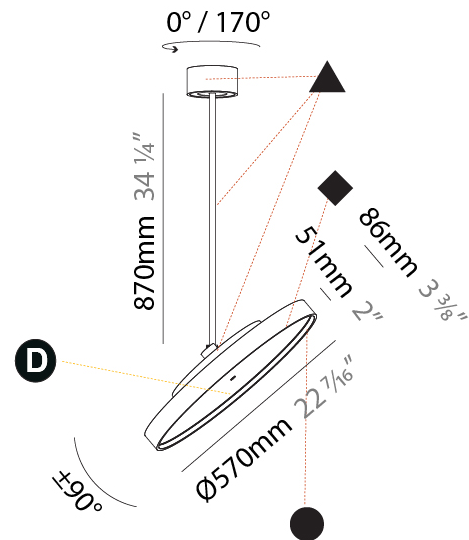

GENERAL

Series: Sign Diva Flex
Subseries: Sign Diva Flex Korona
Partner: Prolicht
Division: Architectural
Installation: Suspension
Product Type: Pendant
Mounting Location: Ceiling
Light Distribution: Adjustable

PHYSICAL

Shape: Round
Diameter (mm): 570
Diameter (in): 22 7/16
Height (mm): 870
Height (in): 34 1/4
Weight (kg): 5
Weight (lbs): 11
Diffuser: PMMA - Opal / Micro-Prism / Sparkling Secret / Vintage Industrial
Fixture Finish: SSR / BKV / CWI / CRY / HAB / UFT / ITA / RUA / FTG / MYG / LOD / PUS / FRO / FUP / KIA / POP / BLS / SPG / MEY / GOH / CHC / COM / ABZ / JAG / OBR / MOS / ROR
Fixture Material: PMMA / Extruded Aluminum / Steel

ELECTRICAL

Lamp Type: LED (Zhaga Standard)
Input Wattage (W): 58.3
Total Output Wattage (W): 46.9
Dimming: Tri-Mode (Non-Dimming and Phase Dimming (120Vac only) and 0-10V Dimming)
Driver Included: Yes
Driver Location: Integrated
Driver Type: Constant Current - Universal
Driver Class: Class 2
Input Voltage (V): 120 - 277
Constant Current (MA): 350

LED

Color Temperature (°K): 2700 / 3000 / 3500 / 4000
Max. Delivered Lumen (lm): 4978 / 5337 / 5384 / 5494
Nominal Lumen (lm): 6199 / 6646 / 6705 / 6842
CRI: >90 CRI
Lamp Life (hrs): 50000

OPTICAL

Adjustability: Rotational 170°; Tilt 90°

RATINGS AND CERTIFICATIONS

Certified By: Certified for North American Standards
IP rating: IP20